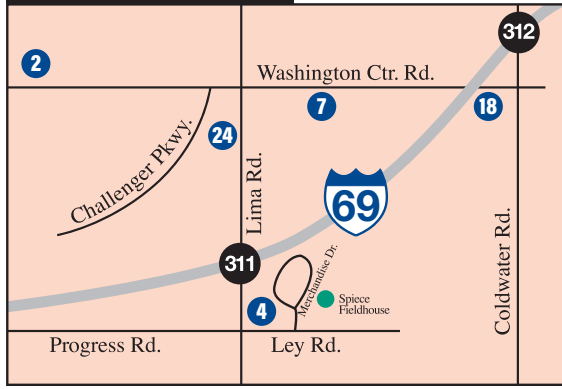

## The Center of it all is exactly where you want to be.

- 18 beautifully appointed meeting rooms with full in-house event management, catering, AV, & guest experience
- 60+ walk-to restaurants, pubs, coffee & dessert houses
- Boutique shopping, galleries, arts & entertainment, parks

### Exit 311 & 312 Inset

- Colleges & Universities
- Golf
- Parks
- Attractions
- Sports & Fitness
- Airport
- Shopping
- Splash Pads/Public Pools
- Hospitals
- Visitors Center
- Fort Wayne Trails

= Downtown Map on reverse side.

### Coliseum Area Inset

†Map is not scale.  
©Copyright Visit Fort Wayne 2022

- Hospitals**
- 25 Dupont Hospital
  - 26 Lutheran Hospital
  - 27 Parkview Hospital Randallia
  - 28 Parkview Regional Medical Center
  - 29 Lutheran Downtown Hospital
  - See map on reverse side*
- Sponsors**
- B Allen County War Memorial Coliseum
  - I Grand Wayne Convention Center
  - See map on reverse side*
  - 27 Parkview Hospital Randallia
  - 28 Parkview Regional Medical Center
  - Penn Station East Coast Subs
  - 30 818 E Coliseum Blvd
  - 31 4916 Illinois Rd
  - 32 1125 E Dupont Rd.
  - 33 6037 Stellhorn Rd.