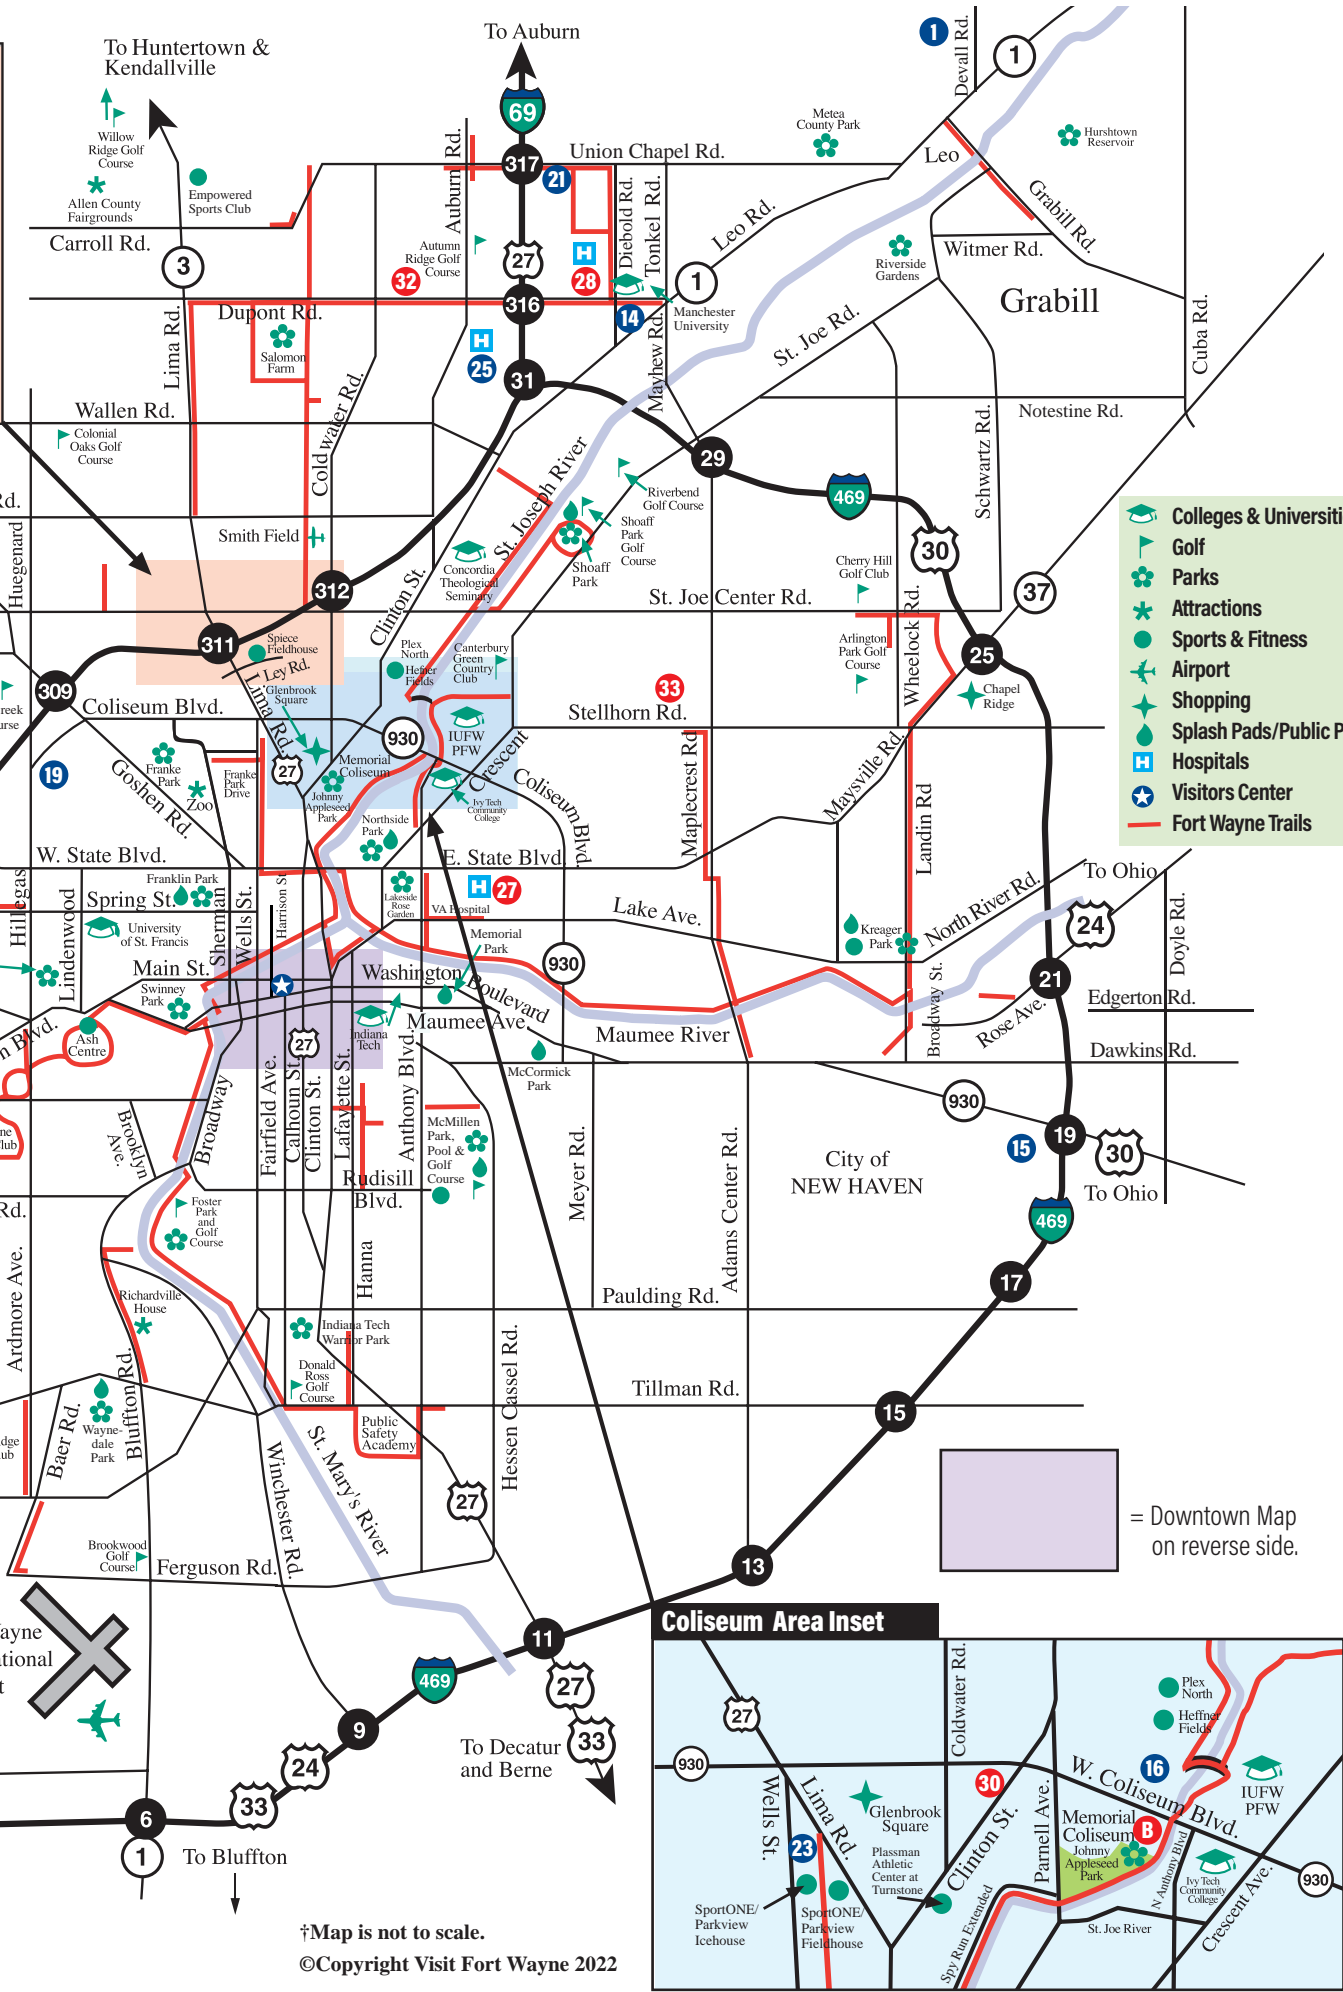

## The Center of it all is exactly where you want to be.

- 18 beautifully appointed meeting rooms with full in-house event management, catering, AV, & guest experience
- 60+ walk-to restaurants, pubs, coffee & dessert houses
- Boutique shopping, galleries, arts & entertainment, parks

### Exit 311 & 312 Inset

- Colleges & Universities
- Golf
- Parks
- Attractions
- Sports & Fitness
- Airport
- Shopping
- Splash Pads/Public Pools
- Hospitals
- Visitors Center
- Fort Wayne Trails

= Downtown Map on reverse side.

### Coliseum Area Inset

†Map is not scale.  
©Copyright Visit Fort Wayne 2022

- Hospitals**
- 25 Dupont Hospital
  - 26 Lutheran Hospital
  - 27 Parkview Hospital Randallia
  - 28 Parkview Regional Medical Center
  - 29 Lutheran Downtown Hospital
  - See map on reverse side*
- Sponsors**
- B Allen County War Memorial Coliseum
  - I Grand Wayne Convention Center
  - See map on reverse side*
  - 27 Parkview Hospital Randallia
  - 28 Parkview Regional Medical Center
  - Penn Station East Coast Subs
  - 30 818 E Coliseum Blvd
  - 31 4916 Illinois Rd
  - 32 1125 E Dupont Rd.
  - 33 6037 Stellhorn Rd.