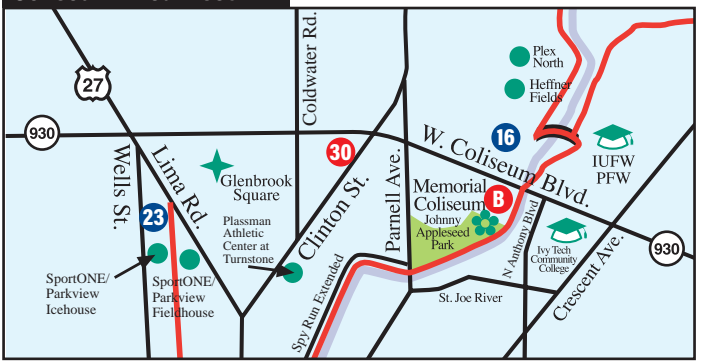

**GRAND WAYNE  
CONVENTION CENTER**  
Beyond convention. Beyond expectation.™

More dining & more doing in downtown Fort Wayne, IN  
[grandwayne.com](http://grandwayne.com) @GrandWayneCC #yourGrandWaynestory

### Exit 311 & 312 Inset

- Colleges & Universities
- Golf
- Parks
- Attractions
- Sports & Fitness
- Airport
- Shopping
- Splash Pads/Public Pools
- Hospitals
- Visitors Center
- Fort Wayne Trails

= Downtown Map on reverse side.

### Coliseum Area Inset

†Map is not scale.  
©Copyright Visit Fort Wayne 2022

- Hospitals**
- 25 Dupont Hospital
  - 26 Lutheran Hospital
  - 27 Parkview Hospital Randallia
  - 28 Parkview Regional Medical Center
  - 29 Lutheran Downtown Hospital
  - See map on reverse side*
- Sponsors**
- B Allen County War Memorial Coliseum
  - I Grand Wayne Convention Center
  - See map on reverse side*
  - 27 Parkview Hospital Randallia
  - 28 Parkview Regional Medical Center
  - Penn Station East Coast Subs
  - 30 818 E Coliseum Blvd
  - 31 4916 Illinois Rd
  - 32 1125 E Dupont Rd.
  - 33 6037 Stellhorn Rd.